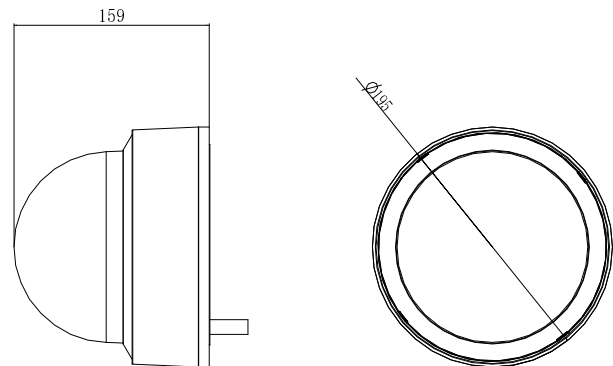

DS-2CD6986F-H offers full HD resolution with PoE, defog, and 3D DNR to meet a wide variety of applications.

Available Model:

DS-2CD6986F-H (w/heater and fan)

Dimensions

DS-2CD6986F-H	
Camera	
Image Sensor	1/1.8" progressive scan CMOS
Minimum Illumination	0.002 lux @ (f/1.2, AGC on)
Shutter Speed	1/25s to 1/100,000s
Lens	5 mm × 4 mm, pan: 180°, tilt: 78.4°
Lens Mount	CS
Angle Adjustment	Pan: 0° to 360°, tilt: 45° to 90°
Day/Night	IR cut filter
WDR	Digital WDR
Compression Standard	
Video Compression	H.264/ MJPEG
H.264 Type	Baseline profile/main profile/high profile
Video Bit Rate	32 Kbps to 16 Mbps
Audio Compression	G.711/G.722.1/G.726/MP2L2/AAC/PCM
Audio Bit Rate	64 Kbps (G.711)/16 Kbps (G.722.1)/16 Kbps (G.726)/32 to 192 Kbps (MP2L2)/16 to 64 Kbps (AAC)
Image	
Maximum Resolution	4096 × 1800
Frame Rate	Mode 1
	Main stream: 50 Hz: 25 fps (4096 × 1800, 3840 × 1680) 60 Hz: 30 fps (4096 × 1800, 3840 × 1680)
	Sub stream: 50 Hz: 25 fps (704 × 320) 60 Hz: 30 fps (704 × 320)
	Mode 2
Main stream: 50 Hz: 25 fps (2400 × 3840, 1200 × 1920); 60 Hz: 24 fps (2400 × 3840), 30 fps (1200 × 1920) Sub stream: 50 Hz: 25 fps (480 × 768, 320 × 512) 60 Hz: 30 fps (480 × 768, 320 × 512)	
Image Enhancement	BLC/3D DNR/ROI/defog
Image Setting	Saturation, brightness, contrast, sharpness adjustable by client software or Web browser
Day/Night Switch	Auto/schedule/triggered by alarm In
Picture Overlay	Logo picture can be overlaid on video with 128 x 128 24-bit bmp format
Network	
Network Storage	NAS (supports NFS, SMB/CIFS), ANR
Alarm Trigger	Motion detection, tampering alarm, network disconnect, IP address conflict, storage exception
Protocols	TCP/IP, UDP, ICMP, HTTP, HTTPS, FTP, DHCP, DNS, DDNS, RTP, RTSP, RTCP, PPPoE, NTP, UPnP, SMTP, SNMP, IGMP, QoS, IPv6, Bonjour
Security	User authentication, watermark, IP address filtering, anonymous access
Standard	ONVIF (PROFILE S, PROFILE G), PSIA, CGI, ISAPI
Interface	
Audio	1-ch 3.5 mm audio in (mic in/line in)/out interface
Communication Interface	1 RJ-45 10M/100/1000M Ethernet port, 1 RS-485 interface
Alarm	1 input, 1 output (up to 24 VDC 1A or 110 VAC 500 mA)
On-Board storage	Built-in microSD/SDHC/SDXC slot, up to 128 GB
General	
Impact Protection	IK10
Operating Conditions	-40° F to 140° F (-40° C to 60° C), humidity 95% or less (non-condensing)
Power Supply	12 VDC ±10%/PoE (802.3at); 24 VAC/PoE
Power Consumption	22 W
Dimensions	7.68" x 6.26" (Φ195 mm × 159 mm)
Weight	6.28 lbs (2850 g)