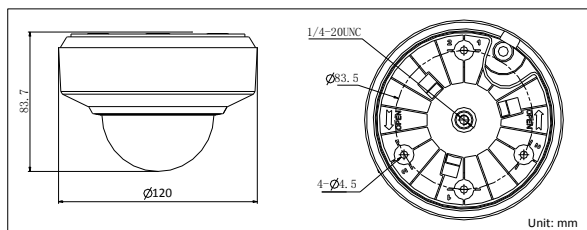

Dimensions

Accessories