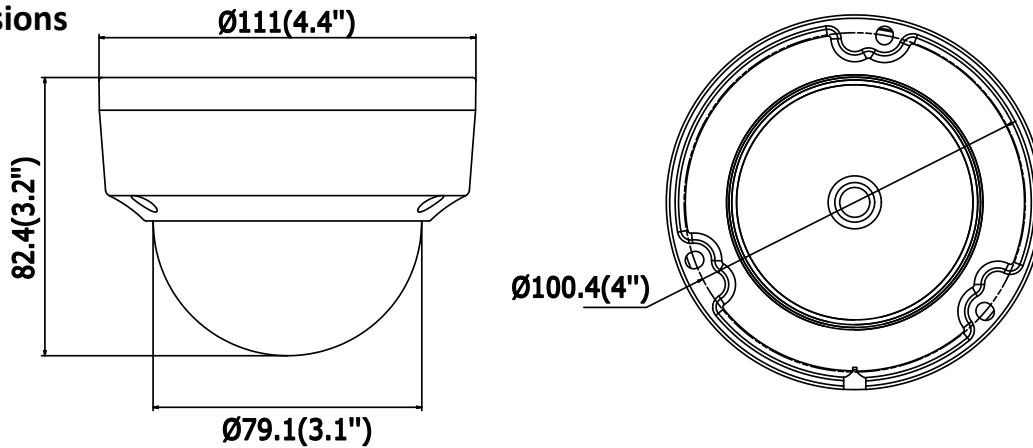

Dimensions

Unit: mm

Accessories

DS-1259ZJ

DS-1272ZJ-110

DS-1272ZJ-110B

DS-1271ZJ-110

DS-1280ZJ-DM18

DS-1276ZJ

DS-1275ZJ

DS-1250ZJ

Distributed by