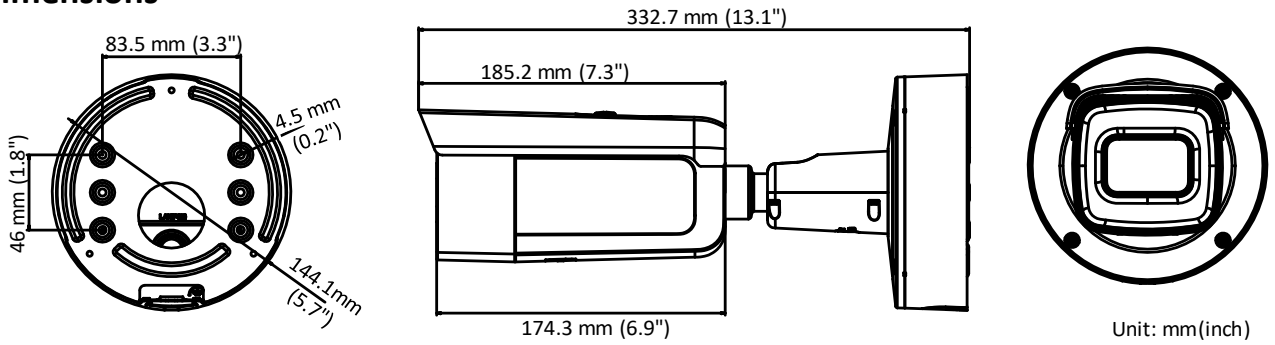

Dimensions	Φ144.1 × 332.7 mm (Φ5.7" × 13.1")
Weight	Camera: approx. 1893 g (4.2 lb.)

Available Model:

DS-2CD2645FWD-IZS (2.8 to 12 mm)

Dimensions

Accessories

DS-1475ZJ-SUS
Vertical Pole Mount

DS-1476ZJ-SUS
Corner Mount