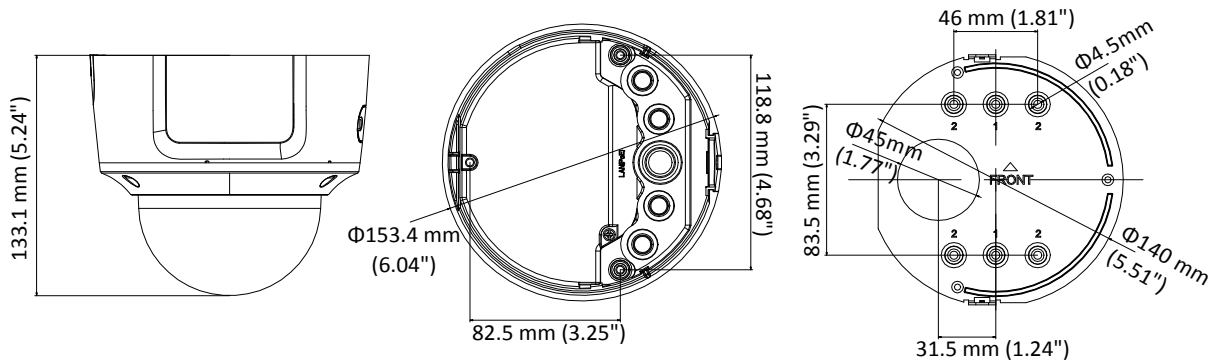

Dimensions

Accessories

DS-1475ZJ-SUS
Vertical Pole Mount

DS-1476ZJ-SUS
Corner Mount

Distributed by