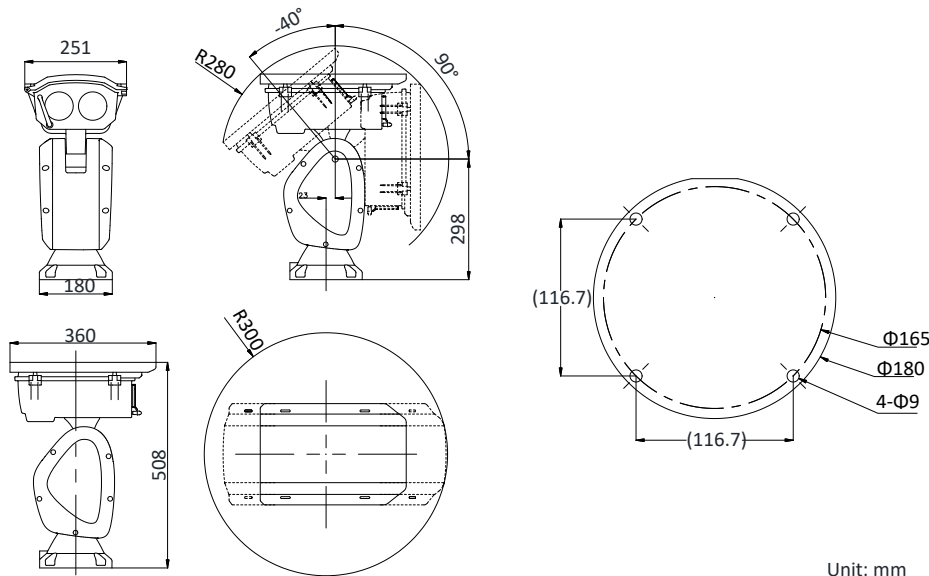

Order Model

DS-2DY9250IAX-A 24 VAC

Dimensions

Unit: mm

Accessories

DS-1693ZJ

Wall Mount

Distributed by