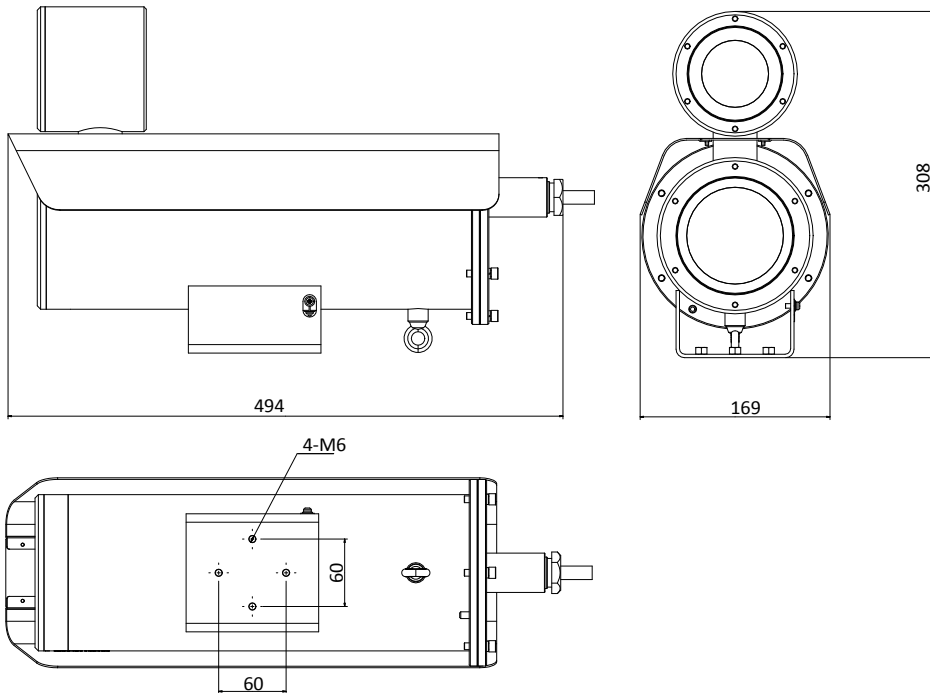

Dimension

-IZHS: