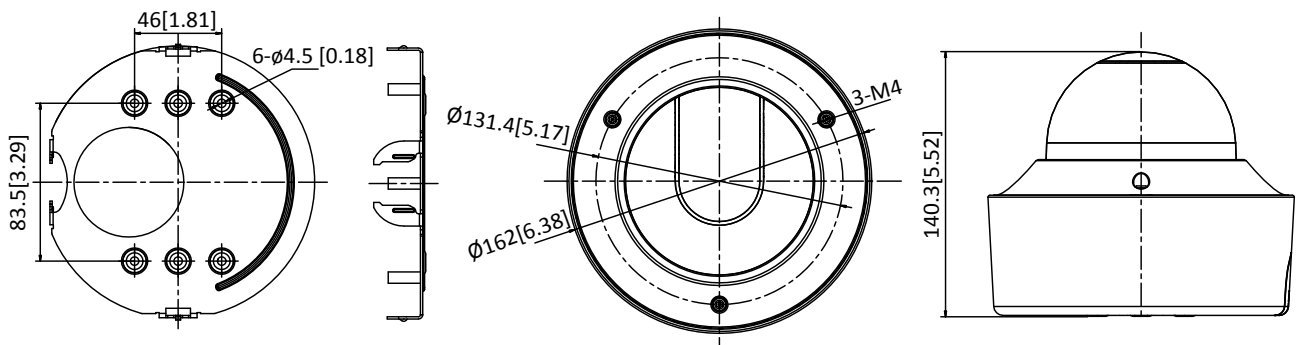

Operating Conditions	-IZS: -30 °C to 65 °C (-22 °F to 149 °F), humidity 95% or less (non-condensing) -IZHS: -40 °C to 65 °C (-40 °F to 149 °F), humidity 95% or less (non-condensing)
Power Supply	Recommended DC input 12 V, voltage range of 10 to 48 VDC allowed, two-core terminal block PoE (802.3at, class 4)
Power Consumption and Current	-IZHS: With extra load: 12 VDC, 1.4 A, max. 17 W; PoE (802.3at, 42.5 V to 57 V), 0.4 A to 0.3 A, class 4 Without extra load: 12 VDC, 1.2 A, max. 15 W; PoE (802.3at, 42.5 V to 57 V), 0.4 A to 0.3 A, class 4 “with extra load” means that an extra device is connected to and powered by the camera. -IZS: With extra load: 12 VDC, 1.1 A, max. 12 W; PoE (802.3at, 42.5 V to 57 V), 0.3 A to 0.2 A, class 4 Without extra load: 12 VDC, 0.95 A, max. 10 W; PoE (802.3at, 42.5 V to 57 V), 0.3 A to 0.2 A, class 4 “with extra load” means that an extra device is connected to and powered by the camera.
Protection Level	IP67, IK10
Material	Aluminum Alloy
Dimensions	Camera: $\Phi 162 \times 140.3$ mm ($\Phi 6.4'' \times 5.5''$) With package: $251 \times 215 \times 189$ mm ($9.9'' \times 8.5'' \times 7.4''$)
Weight	Camera: 1450 g (3.20 lb.) With package: 1950 g (4.30 lb.)

Note: Listed resolutions are only selectable options. It does not mean that all streams can work at their maximum resolution at the same time.

Available Model

DS-2CD5526G0-IZS (2.8 mm – 12 mm), DS-2CD5526G0-IZHS (2.8 mm – 12 mm)

DS-2CD5526G0-IZS (8 mm – 32 mm), DS-2CD5526G0-IZHS (8 mm – 32 mm)

*-H: heater supported

Dimension

Unit: mm[inch]

Accessories

DS-1471ZJ-155
Pendant Mount

DS-1473ZJ-155
Wall Mount

DS-1475ZJ-SUS
Vertical pole mount