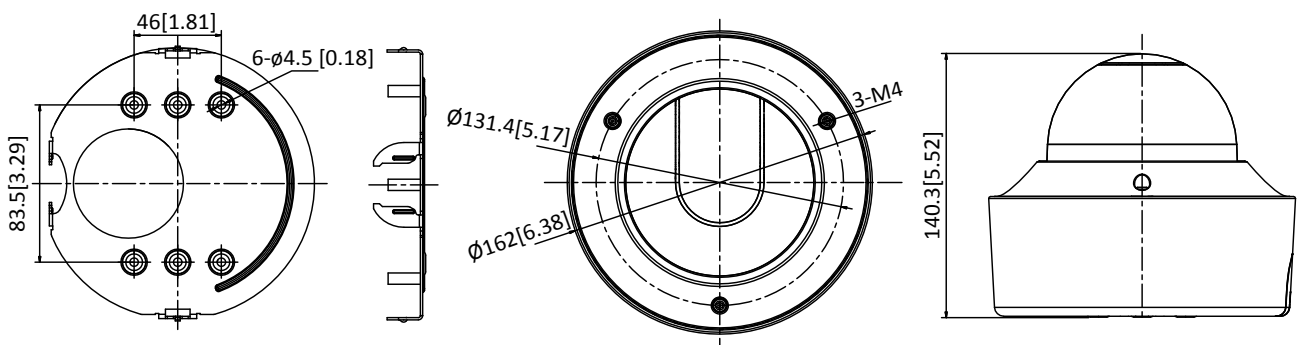

Operating Conditions	-IZS: -30 °C to 65 °C (-22 °F to 149 °F), humidity 95% or less (non-condensing) -IZHS: -40 °C to 65 °C (-40 °F to 149 °F), humidity 95% or less (non-condensing)
Power Supply	Recommended DC input 12 V, voltage range of 10 to 48 VDC allowed, two-core terminal block PoE (802.3at, class 4)
Power Consumption and Current	-IZHS: With extra load: 12 VDC, 1.4 A, max. 17 W; PoE (802.3at, 42.5 V to 57 V), 0.4 A to 0.3 A, class 4 Without extra load: 12 VDC, 1.2 A, max. 15 W; PoE (802.3at, 42.5 V to 57 V), 0.4 A to 0.3 A, class 4 “with extra load” means that an extra device is connected to and powered by the camera. -IZS: With extra load: 12 VDC, 1.1 A, max. 12 W; PoE (802.3at, 42.5 V to 57 V), 0.3 A to 0.2 A, class 4 Without extra load: 12 VDC, 0.95 A, max. 10 W; PoE (802.3at, 42.5 V to 57 V), 0.3 A to 0.2 A, class 4 “with extra load” means that an extra device is connected to and powered by the camera.
Protection Level	IP67, IK10
Material	Aluminum Alloy
Dimensions	Camera: $\Phi 162 \times 140.3$ mm ($\Phi 6.4'' \times 5.5''$) With package: $251 \times 215 \times 189$ mm ($9.9'' \times 8.5'' \times 7.4''$)
Weight	Camera: 1500 g (3.31 lb.) With package: 1950 g (4.30 lb.)

Note: Listed resolutions are only selectable options. It does not mean that all streams can work at their maximum resolution at the same time.

Available Model

DS-2CD55C5G0-IZS (2.8-12mm), DS-2CD55C5G0-IZHS (2.8-12mm)

*-H: heater supported

Dimension

Unit: mm[inch]