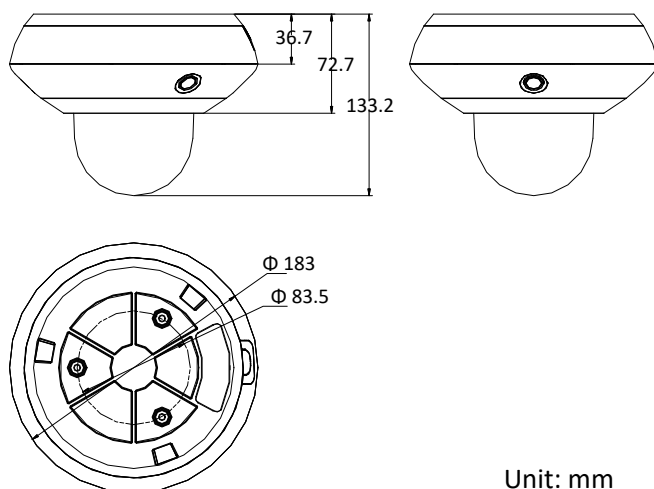

Order Model

DS-2PT3122IZ-DE3 (2.8-12mm), 12 VDC & PoE+

Dimensions

Unit: mm

Accessories

DS-1294ZJ-TRL

Wall Mounting Bracket

DS-1271ZJ-PT10

Pendant Mounting Bracket

Headquarters

No.555 Qianmo Road, Binjiang District,
Hangzhou 310051, China
T +86-571-8807-5998
overseasbusiness@hikvision.com

Hikvision USA
T +1-909-895-0400
sales.usa@hikvision.com

Hikvision Australia
T +61-2-8599-4233
salesau@hikvision.com

Hikvision India
T +91-22-28469900
sales@pramahikvision.com

Hikvision Canada
T +1-866-200-6690
sales.canada@hikvision.com

Hikvision Thailand
T +662-275-9949
sales.thailand@hikvision.com

Hikvision Europe
T +31-23-5542770
sales.eu@hikvision.com

Hikvision Italy
T +39-0438-6902
info.it@hikvision.com

Hikvision Brazil
T +55 11 3318-0050
Latam.support@hikvision.com

Hikvision Turkey
T +90 (216)521 7070- 7074
sales.tr@hikvision.com

Hikvision Malaysia
T +601-7652-2413
sales.my@hikvision.com

Hikvision UK & Ireland
T +01628-902140
sales.uk@hikvision.com

Hikvision South Africa
Tel: +27 (10) 0351172
sale.africa@hikvision.com

Hikvision France
T +33(0)1-85-330-450
info.fr@hikvision.com

Hikvision Kazakhstan
T +7-727-9730667
nikia.panfilov@hikvision.ru

Hikvision Vietnam
T +84-974270888
sales.vt@hikvision.com

Hikvision UAE
T +971-4-4432090
salesme@hikvision.com

Hikvision Singapore
T +65-6684-4718
sg@hikvision.com

Hikvision Spain
T +34-91-737-16-55
info.es@hikvision.com

Hikvision Tashkent
T +99-87-1238-9438
uzb@hikvision.ru

Hikvision Hong Kong
T +852-2151-1761
info.hk@hikvision.com

Hikvision Russia
T +7-495-669-67-99
saleru@hikvision.com

Hikvision Korea
T +82-(0)31-731-8817
sales.korea@hikvision.com

Hikvision Poland
T +48-22-460-01-50
info.pl@hikvision.com

Hikvision Indonesia
T +62-21-2933759
Sales.Indonesia@hikvision.com

Hikvision Colombia
sales.colombia@hikvision.com