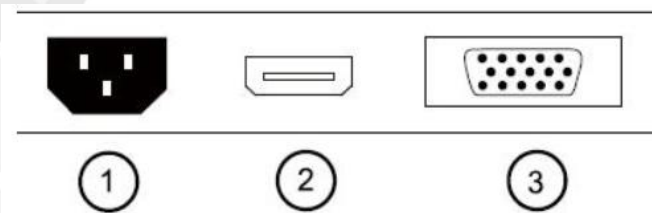

### Key Features

- LED backlit technology with full HD 1920 x 1080
- Wide view angle: 170° (H)/160° (V)
- Multiply inputs: HDMI, VGA
- 3D comb filter, 3D De-interlace
- 3D noise reduction
- VESA stand bracket
- High reliability and stability, 24/7 operation
- Green energy: Enter standby mode while no signal input

### Interfaces

NO.	Description
1	Power Input
2	HDMI Input
3	VGA Input