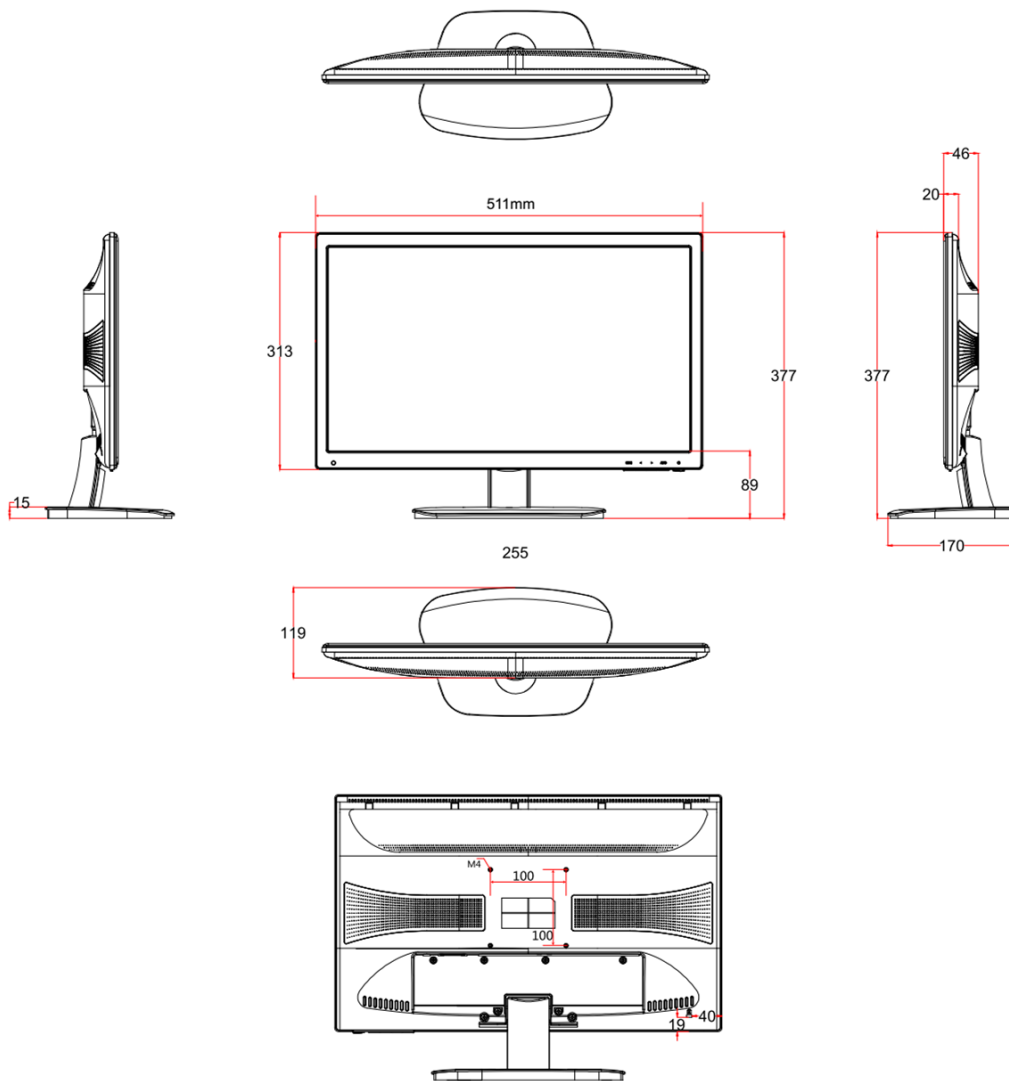

### Interfaces

NO.	Description
1	Power Input
2	HDMI Input
3	VGA Input

## Specifications

<b>Model</b>	DS-D5022QE-B	
<b>Backlight</b>	LED Backlight	
<b>Screen Size</b>	21.5 inch	
<b>Pixel Pitch</b>	0.248 mm (H) × 0.248 mm (V)	
<b>Max Resolution</b>	1920×1080@60Hz	
<b>Brightness</b>	250 cd/m <sup>2</sup>	
<b>Contrast</b>	1000: 1	
<b>Response Time</b>	5 ms	
<b>Color</b>	16.7M	
<b>Active Area</b>	476.64mm × 268.11mm	
<b>Viewing Angle</b>	Horizontal 170°, vertical 160°	
<b>Interfaces</b>	HDMI input	1
	VGA input	1
<b>Power Supply</b>	AC 100-240V; 50/60Hz	
<b>Power Consumption</b>	≤ 30W	
<b>Standby Power Consumption</b>	≤ 0.4W	
<b>Loudspeaker</b>	NA	
<b>Working Temperature</b>	0 to 40 ° C (0 to 104 ° F)	
<b>Working Humidity</b>	10 to 85 % (No Condensation)	
<b>Storage Temperature</b>	-20 to 55 ° C (-4 to 131 ° F)	
<b>Storage Humidity</b>	5 to 95% (No Condensation)	
<b>Color of Casing</b>	Black	
<b>VESA</b>	M4, 100 mm × 100 mm	
<b>Dimensions(W*H*D)</b>	511mm × 377mm × 170mm(with base)/ 511mm × 313mm × 46mm	
<b>Packing Dimensions(W*H*D)</b>	565mm × 435mm × 105mm	
<b>Gross Weight</b>	4.5Kg	
<b>Net Weight</b>	3.3kg	
<b>Accessories</b>	VGA cord	1
	Power cord	1
	User manual	1
	Base bracket	1
<b>Bracket</b>	Pedestal	Contain 1
	Wall mounted	Optional DS-DM1940W
<b>*Note</b>	All specifications mentioned above are subject to the actual product	

## Dimensions (unit: mm)

Distributed by