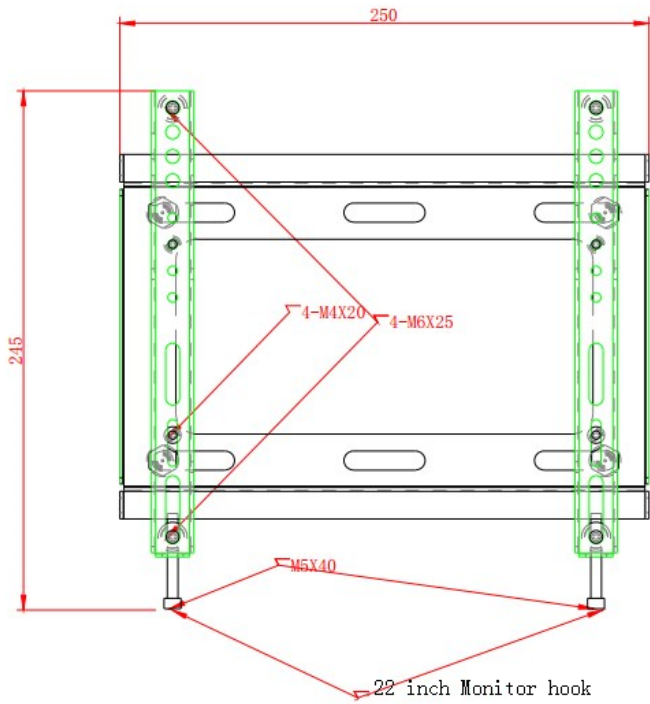

DS-DM1932W

19"/22"/24"/32" Monitor Display Wall-mounted Bracket

Key Features

- Wall-mounted Bracket for 19"/22"/24"/32" Monitor(Suitable model shown in the end)
- Solid Steel structure, Prevent screen bend or twist
- Cold-rolled Steel Plate(SPCC)

Specification

Name	DS-DM1932W
Appearance	Hikvision Black
Material	Cold-rolled Steel Plate(SPCC)
Dimension(WxH)	250mmx245mm
Weight	1.2 kg

Order Model and Code:

DS-DM1932W | 190115892

Dimensions

Suitable Monitor Model