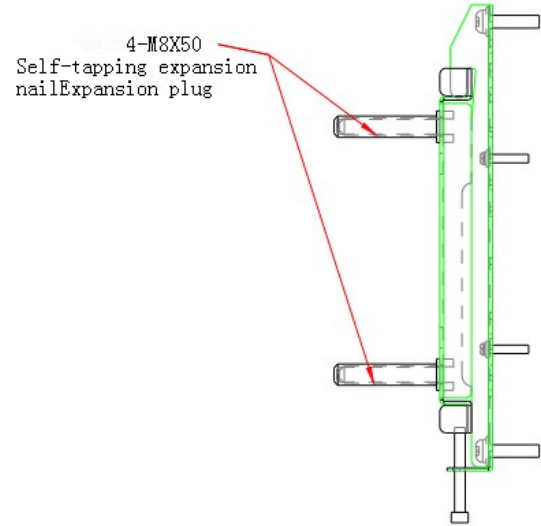

DS-DM1932W

19"/22"/24"/32" Monitor Display Wall-mounted Bracket

Key Features

- Wall-mounted Bracket for 19"/22"/24"/32" Monitor(Suitable model shown in the end)
- Solid Steel structure, Prevent screen bend or twist
- Cold-rolled Steel Plate(SPCC)

Specification

Name	DS-DM1932W
Appearance	Hikvision Black
Material	Cold-rolled Steel Plate(SPCC)
Dimension(WxH)	250mmx245mm
Weight	1.2 kg

Order Model and Code:

DS-DM1932W | 190115892

Dimensions

Suitable Monitor Model