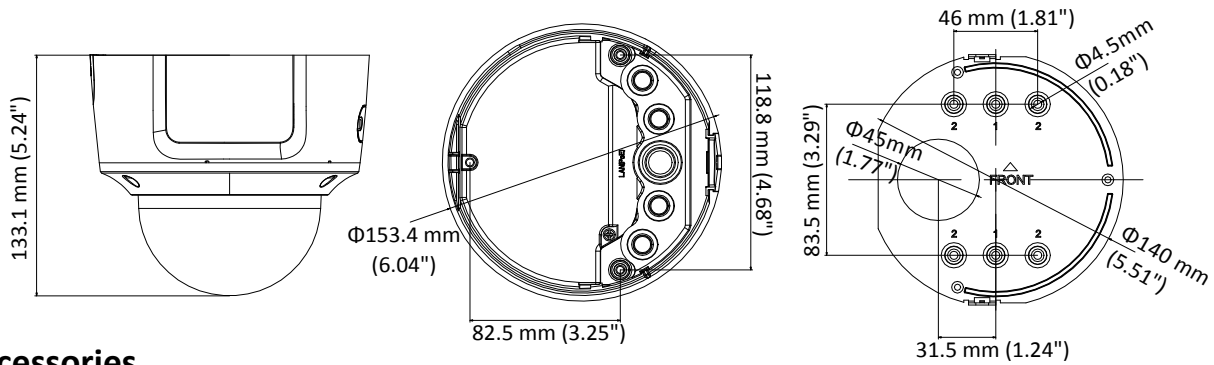

Dimensions

Accessories

DS-1475ZJ-SUS
Vertical Pole Mount

DS-1476ZJ-SUS
Corner Mount

Distributed by