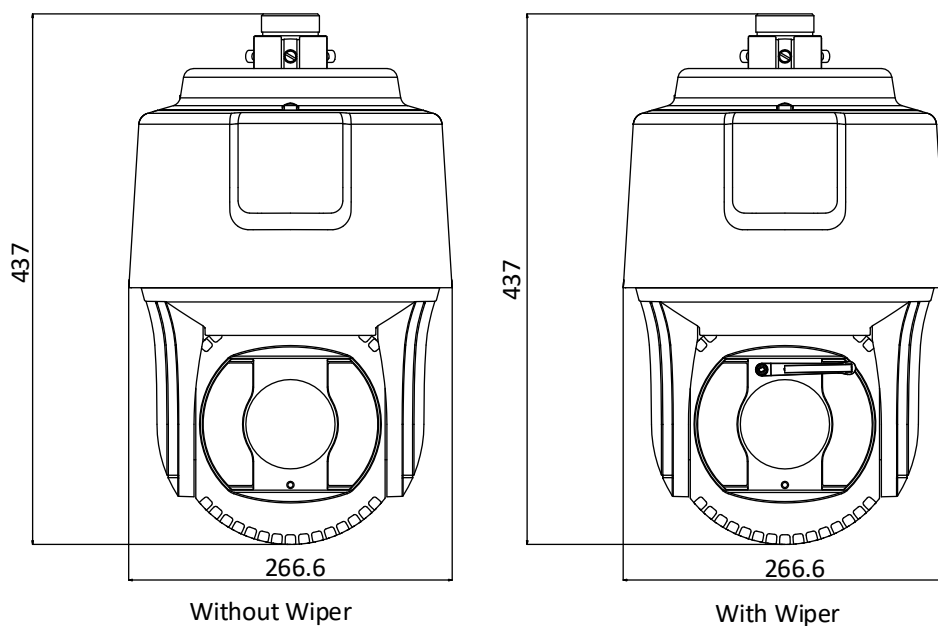

Power	Without wiper: 24 VAC, max. 68 W (max. 12 W for heater, and max. 15 W for IR), Hi-PoE, max. 60 W With wiper: 24 VAC max. 70 W (max. 12 W for heater, and max. 15 W for IR), Hi-PoE, max. 60 W
Working Environment	Temperature: -40°C to 70°C (-40°F to 158°F) Humidity: ≤ 90%
Wiper	Optional
Protection Level	IP66 Standard. Lightning protection, surge protection and voltage transient protection meets IEC61000-4-2-2/3/4/5/6
Material	Aluminum alloy
Dimensions	Φ 266.6 mm × 437 mm (Φ 10.50" × 17.20")
Weight	Approx. 8 kg (17.64 lb)

Order Model

DS-2DF8225IH-AEL (D), without wiper, 24 VAC &Hi-PoE

DS-2DF8225IH-AELW (D), with wiper, 24 VAC &Hi-PoE

Dimensions

Unit:mm