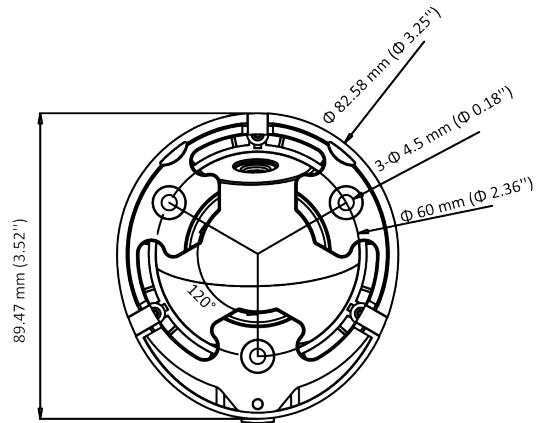

DS-2CE56D0T-IRM 2 MP Camera

- 2 MP, 1920 × 1080 resolution
- 2.8 mm, 3.6 mm, 6 mm fixed focal lens
- Smart IR, up to 25 m IR distance
- IP67

Specification

Camera	
Image Sensor	2 MP CMOS
Signal System	PAL/NTSC
Resolution	1920 (H) × 1080 (V)
Frame Rate	TVI: 1080P@30fps, 1080P@25fps
Min. illumination	0.01 Lux@(F1.2, AGC ON), 0 Lux with IR
Shutter Time	PAL: 1/25 s to 1/50, 000 s NTSC: 1/30 s to 1/50, 000 s
Lens	2.8 mm, 3.6 mm, 6 mm fixed lens
Field of View	2.8 mm, horizontal FOV: 106.4°, vertical FOV: 57.9°, diagonal FOV: 124.6° 3.6 mm, horizontal FOV: 79.6°, vertical FOV: 43.5°, diagonal FOV: 93.7° 6 mm, horizontal FOV: 51.9°, vertical FOV: 30°, diagonal FOV: 58.8°
Lens Mount	M12
Day & Night	ICR
WDR (Wide Dynamic Range)	Digital WDR
Angle Adjustment	Pan: 0 to 360°, Tilt: 0 to 75°, Rotation: 0 to 360°
Menu	
Image Mode	STD/HIGH-SAT
AGC	Yes
Day/Night Mode	Auto/Color/BW (Black and White)
White Balance	Auto/Manual
AE (Auto Exposure) Mode	DWDR/BLC/HLC/Global
Noise Reduction	2D DNR
Language	English
Function	Brightness, Sharpness, Smart IR
Interface	
Video Output	1 HD analog output
General	
Operating Conditions	-40 °C to 60 °C (-40 °F to 140 °F), humidity 90% or less (non-condensing)
Power Supply	12 VDC ± 25%
Power Consumption	Max. 3 W
Protection Level	IP67
Material	Metal
IR Range	Up to 25 m
Communication	HIKVISION-C

General	
Dimensions	89.47 mm × 67.6 mm (3.52" × 2.70")
Weight	Approx. 250 g (0.55 lb.)

Available Model

DS-2CE56D0T-IRM

Dimension

Accessory

DS-1272ZJ-110-TRS
Wall Mount

DS-1275ZJ-SUS
Vertical Pole Mount

DS-1276ZJ-SUS
Corner Mount