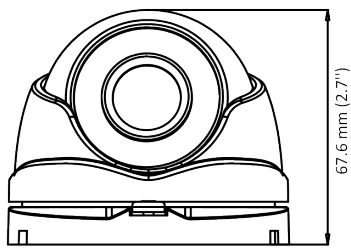

DS-2CE56D0T-IRM 2 MP Camera

- 2 MP, 1920 × 1080 resolution
- 2.8 mm, 3.6 mm, 6 mm fixed focal lens
- Smart IR, up to 25 m IR distance
- IP67

Specification

Camera	
Image Sensor	2 MP CMOS
Signal System	PAL/NTSC
Resolution	1920 (H) × 1080 (V)
Frame Rate	TVI: 1080P@30fps, 1080P@25fps
Min. illumination	0.01 Lux@(F1.2, AGC ON), 0 Lux with IR
Shutter Time	PAL: 1/25 s to 1/50, 000 s NTSC: 1/30 s to 1/50, 000 s
Lens	2.8 mm, 3.6 mm, 6 mm fixed lens
Field of View	2.8 mm, horizontal FOV: 106.4°, vertical FOV: 57.9°, diagonal FOV: 124.6° 3.6 mm, horizontal FOV: 79.6°, vertical FOV: 43.5°, diagonal FOV: 93.7° 6 mm, horizontal FOV: 51.9°, vertical FOV: 30°, diagonal FOV: 58.8°
Lens Mount	M12
Day & Night	ICR
WDR (Wide Dynamic Range)	Digital WDR
Angle Adjustment	Pan: 0 to 360°, Tilt: 0 to 75°, Rotation: 0 to 360°
Menu	
Image Mode	STD/HIGH-SAT
AGC	Yes
Day/Night Mode	Auto/Color/BW (Black and White)
White Balance	Auto/Manual
AE (Auto Exposure) Mode	DWDR/BLC/HLC/Global
Noise Reduction	2D DNR
Language	English
Function	Brightness, Sharpness, Smart IR
Interface	
Video Output	1 HD analog output
General	
Operating Conditions	-40 °C to 60 °C (-40 °F to 140 °F), humidity 90% or less (non-condensing)
Power Supply	12 VDC ± 25%
Power Consumption	Max. 3 W
Protection Level	IP67
Material	Metal
IR Range	Up to 25 m
Communication	HIKVISION-C

General	
Dimensions	89.47 mm × 67.6 mm (3.52" × 2.70")
Weight	Approx. 250 g (0.55 lb.)

Available Model

DS-2CE56D0T-IRM

Dimension

Accessory

DS-1272ZJ-110-TRS
Wall Mount

DS-1275ZJ-SUS
Vertical Pole Mount

DS-1276ZJ-SUS
Corner Mount