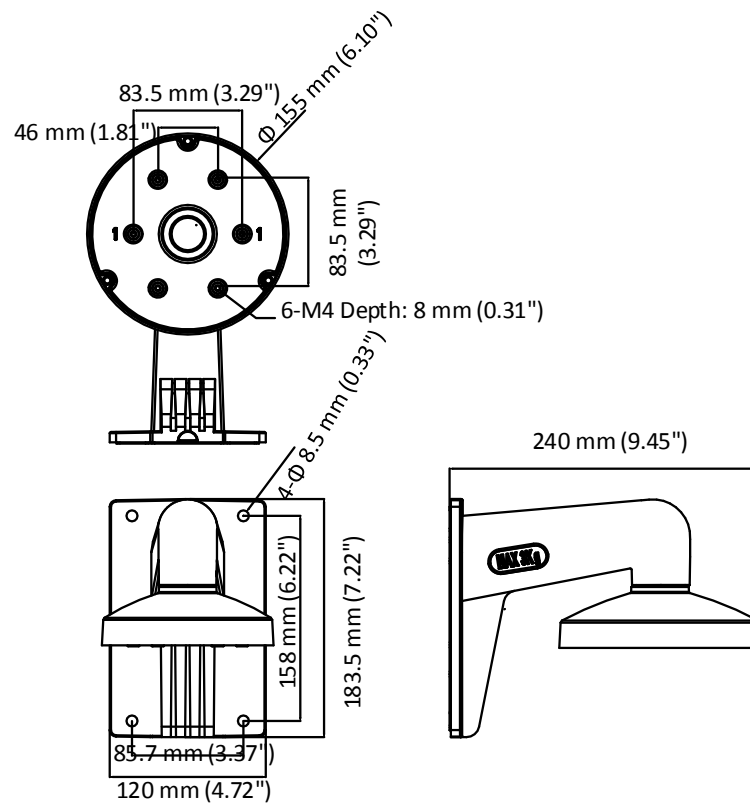

DS-1473ZJ-155

Wall Mount for Dome Camera

Feature

- Aluminum alloy with surface spray treatment
- The cap facilitates the installation
- Waterproof design

Dimension

Available Model

DS-1473ZJ-155

Parameter

Model	DS-1473ZJ-155
Parameters	Wall Mount for Dome Camera
Appearance	Hikvision White
Material	Aluminum Alloy
Dimension	$\Phi 155 \text{ mm} \times 183.5 \text{ mm} \times 240 \text{ mm (6.1" } \times 7.22" \times 9.45")$
Weight	725 g (1.6 lb.)

Note

- The mount should be installed on the flat surface.
- The wall must be capable of supporting at least 3 times as much as the total weight of the camera and the mount.
- The mount's maximum load capacity is 3 Kg (6.6 lb.).