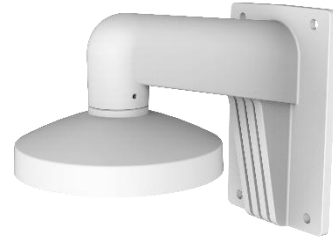

DS-1473ZJ-155

Wall Mount for Dome Camera

Feature

- Aluminum alloy with surface spray treatment
- The cap facilitates the installation
- Waterproof design

Dimension

Available Model

DS-1473ZJ-155

Parameter

Model	DS-1473ZJ-155
Parameters	Wall Mount for Dome Camera
Appearance	Hikvision White
Material	Aluminum Alloy
Dimension	$\Phi 155 \text{ mm} \times 183.5 \text{ mm} \times 240 \text{ mm (6.1" } \times 7.22" \times 9.45")$
Weight	725 g (1.6 lb.)

Note

- The mount should be installed on the flat surface.
- The wall must be capable of supporting at least 3 times as much as the total weight of the camera and the mount.
- The mount's maximum load capacity is 3 Kg (6.6 lb.).