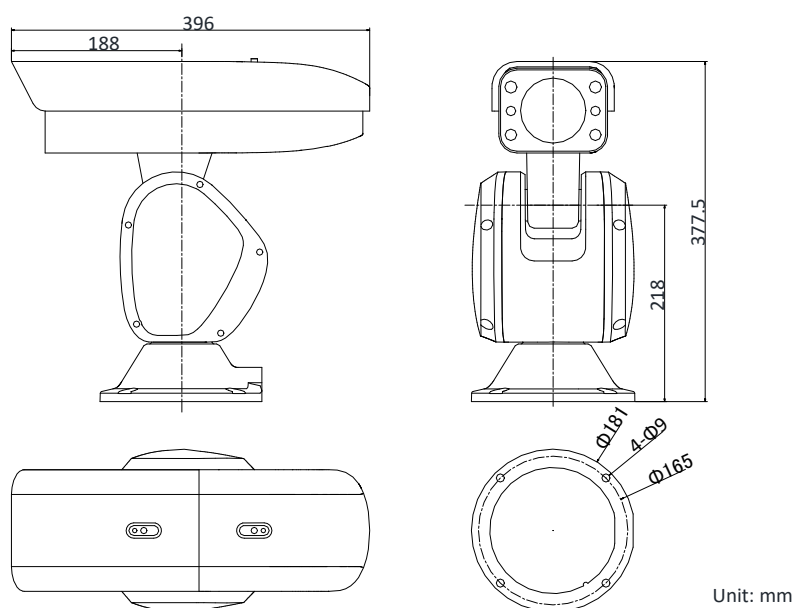

DORI	Detect	Observe	Recognize	Identify
Definition	25 px/m	63 px/m	125 px/m	250 px/m
Distance (Tele)	2154.7 m (7069.1 ft)	855 m (2805.2 ft)	430.9 m (1413.8 ft)	215.5 m (706.9 ft)

Available Model

DS-2DY7236IW-A 24 VAC

*You are recommended to purchase memory card together with the product if needed. After ordering, the memory card will be installed to product during manufacturing.

Dimensions

Accessory

Optional: