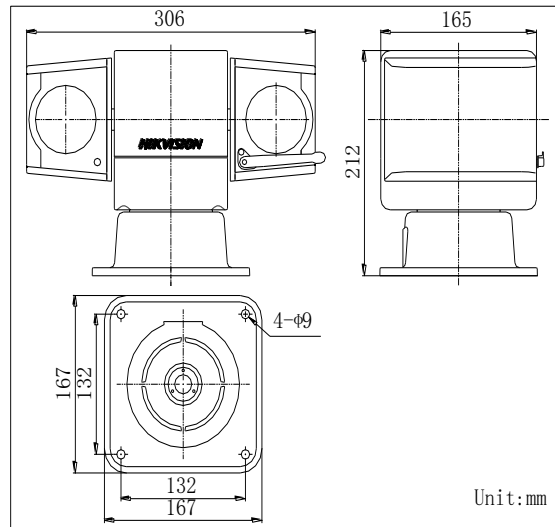

## 2MP 23X Ultra-low illumination IR Positioning System Lite

**DARKFIGHTER**

Proportional Zoom	Support
PTZ Position Display	On / Off
Simultaneous Live View	Up to 20 users
<b>System Integration</b>	
Menu	English
3D Positioning	Support
Preset Freezing	Support
Scheduled Task	Support
Alarm I/O	7 alarm inputs, 2 alarm outputs
Ethernet	1 RJ45 10M/100M Ethernet interface
CVBS Output	1.0V[p-p] / 75Ω, NTSC (or PAL) composite, BNC
RS485	Half duplex, HIKVISION, Pelco-P, Pelco-D, self-AI2daptive
Network Storage	Built-in memory card slot, support Micro SD/SDHC/SDXC, up to 256 GB; NAS (NFS, SMB/ CIFS), ANR
Number of Simultaneous Live View	Up to 20
User/Host Level	Up to 32 users,3 Levels: Administrator, Operator and User
Web Browser	IE 8 to 11, Chrome 31.0+, Firefox 30.0+, Edge 16.16299+
<b>General</b>	
Language (Web Browser Access )	32 languages. English, Russian, Estonian, Bulgarian, Hungarian, Greek, German, Italian, Czech, Slovak, French, Polish, Dutch, Portuguese, Spanish, Romanian, Danish, Swedish, Norwegian, Finnish, Croatian, Slovenian, Serbian, Turkish, Korean, Traditional Chinese, Thai, Vietnamese, Japanese, Latvian, Lithuanian, Portuguese (Brazil)
Power	Hi-PoE & 24 VAC, Max. 45W, including max. 17 W for IR and max. 6 W for heater.
Working Temperature/Humidity	-40° C ~ 65° C, humidity 90% or less
Protection Level	IP66 standard, TVS 6,000V lightning protection, surge protection and voltage transient protection
Dimensions(mm)	306×167×212
Weight(approx.)	7.8kg

## Dimensions