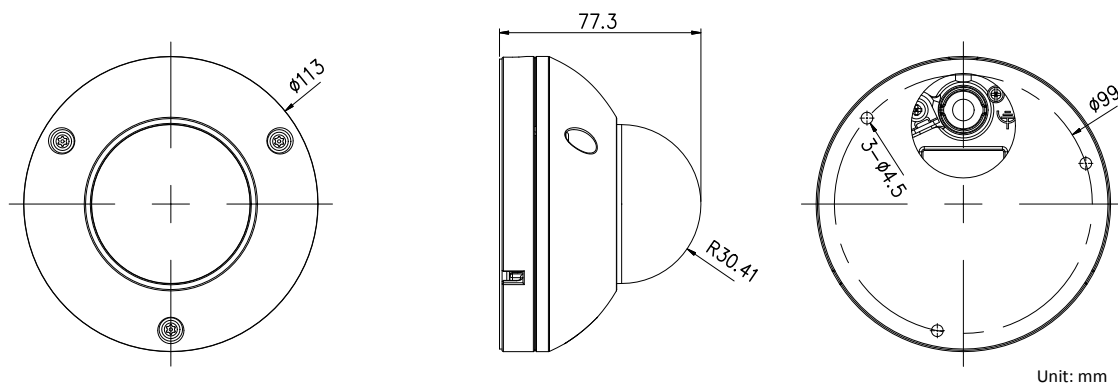

Dimension

Accessories

Distributed by

HIKVISION®

Headquarters

No.555 Qianmo Road, Binjiang District,
Hangzhou 310051, China
T +86-571-8807-5998
overseasbusiness@hikvision.com

Hikvision USA
T +1-909-895-0400
sales.usa@hikvision.com

Hikvision Italy
T +39-0438-6902
info.it@hikvision.com

Hikvision Singapore
T +65-6684-4718
sg@hikvision.com

Hikvision Africa
T +27 (10) 0351172
sale.africa@hikvision.com

Hikvision Europe
T +31-23-55-42-770
info.eu@hikvision.com

Hikvision France
T +33(0)1-85-330-450
info.fr@hikvision.com

Hikvision Oceania
T +61-2-8599-4233
salesau@hikvision.com

Hikvision Hong Kong
T +852-2151-1761

Hikvision Middle East
T +971-4-8816086
salesme@hikvision.com

Hikvision Spain
T +34-91-737-16-55
info.es@hikvision.com

Hikvision Canada
T +1-909-895-0400
sales.usa@hikvision.com

Hikvision Russia
T +7-495-669-67-99
saleru@hikvision.com

Hikvision Poland
T +48-22-460-01-50
potland@hikvision.com

Hikvision Korea
T +82-31-731-8841
sales.korea@hikvision.com

Hikvision India
T +91-22-28469900
sales@pramahikvision.com

Hikvision UK
T +01628-902140
support.uk@hikvision.com

Hikvision Brazil
T +55 11 3318-0050
Latam.support@hikvision.com