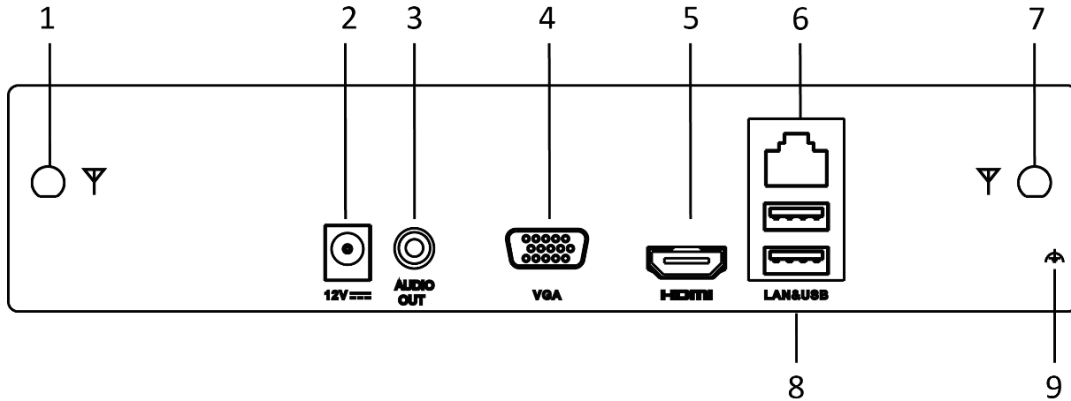

## Camera Dimension

## NVR Dimension

Unit: mm

## Physical Interface

No.	Description	No.	Description
1	Wi-Fi Antenna	6	LAN
2	Power Supply	7	Wi-Fi Antenna
3	Audio Out	8	USB
4	VGA Interface	9	Ground
5	HDMI Interface		