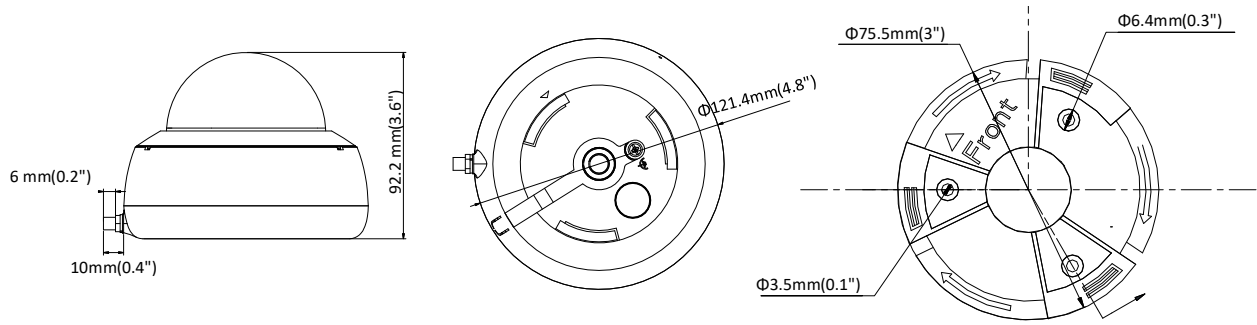

### NVR

- Up to 4-ch network camera inputs (up to 4 MP)
- 2-ch@1080p/1-ch@4 MP decoding capability
- Dual external antenna design for Wi-Fi
- HDMI/VGA output with up to 1920 × 1080 resolution
- Hik-Connect for easy network management

## Camera Dimension

## NVR Dimension

Unit: mm