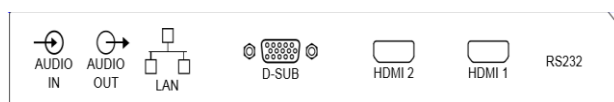

DS-D5043UC 42.5" 4K Monitor

Key Features

- Designed for surveillance, high reliability and stability
- 4K resolution is 4 times 1080P can own broader view and more abundant details
- HDMI support up to 4K@60Hz
- Multiple inputs: HDMI, VGA, RJ45, USB
- Build-in speaker, Audio 8W*2
- Narrow front Bezel
- High reliability and stability, 24/7 operation

Interfaces

NO.	Description
1	RS232
2	HDMI 2.0*2
3	VGA
4	LAN
5	Audio out
6	Audio in
7	USB3.0*1 /USB2.0*1

Specifications

Model	DS-D5043UC	
Backlight	D-LED	
Screen Size	42.5 inch	
Pixel Pitch	0.2451mm (H) * 0.2451mm(W)	
Max Resolution	3840 * 2160	
Brightness	400 cd/m2 (Typ.)	
Contrast	1200:1	
Response Time	8ms	
Color	1.07billion	
Active Area	941.184mm(H) * 529.416mm(V)	
Viewing Angle	Horizontal 178°, Vertical 178°	
Interfaces	RS232	1
	HDMI 2.0	2
	VGA	1
	LAN	1
	Audio out	1
	Audio in	1
	USB3.0*1 /USB2.0*1	2
Power Supply	AC 100~240V, 50/60 Hz	
Power Consumption	≤120W	
Standby power Consumption	0.5W	
Loudspeaker	8W*2	
Working Temperature	0°C~40°C	
Working Humidity	20% - 80%RH (No Condensation)	
Storage Temperature	-20°C ~ +60°C	
Storage Humidity	10% - 90%RH (No Condensation)	
Color of Casing	Black	
VESA	200mm*200mm/400mm*400mm	
Dimensions(W*H*D)	968.2mm*559.4mm*60.9 mm	
Packing Dimensions(W*H*D)	1070mm*696mm*159 mm	
Gross Weight	11.7kg	
Net Weight	8.6kg	
Accessories	Power cord	1
	Battery	1
	Remote Control	1
	User manual	1
	HDMI cable	1
Bracket	Pedestal	NA
	Wall mounted	Optional DS-DM4255W
*Note	All specifications mentioned above are subject to the actual product	