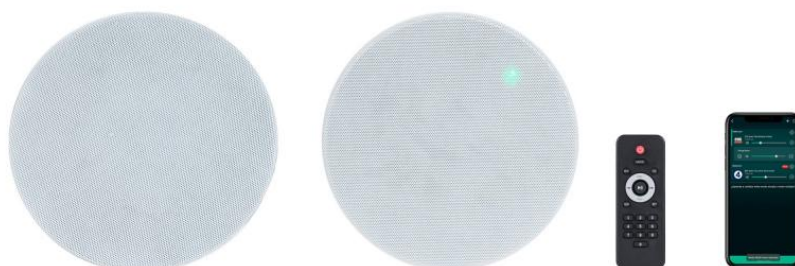

Ideal audio system for the office, home, mid-sized rooms, kitchens, etc.

Easily integrated and installed, high quality audio, containing all the necessary components for installation; set of 6.5" coaxial ceiling loudspeakers with Wi-Fi receiver and amplifier.

### KS-07WIFI

CHARACTERISTICS	Set of Wi-Fi ceiling loudspeakers.
	Multiroom audio system.
	App to control from smartphones and tablets.
	Playback of playlists, online music services and internet radio via Wi-Fi.
	Active loudspeaker with amplifier and passive loudspeaker output.
	Priority in selectable aux input.
	Maximum volume selector (50%, 100%).
	Selectable stereo/mono mode.
	Magnetic, frameless, low-profile grille.
	Remote control.
LOUDSPEAKERS	2 x 2 way coaxial 6.5" and 1" tweeter
POWER	2 x 20 W RMS
INPUT	1 aux, 2 x RCA 7,700 Ohm 1.7 V RMS
OUTPUT	1 aux, 2 x RCA 1 loudspeaker, euroblock
S/N RATIO	=< 87 dB
CUT-OUT HOLE	210 mm Ø
POWER SUPPLY	18 V DC, 2.5 A with adapter included
DIMENSIONS	Amplified: 245 mm Ø x 120 mm depth
	Passive: 245 mm Ø x 101 mm depth
WEIGHT	4 kg
ACCESSORIES	3 m speaker cable
	Batteries for the remote control